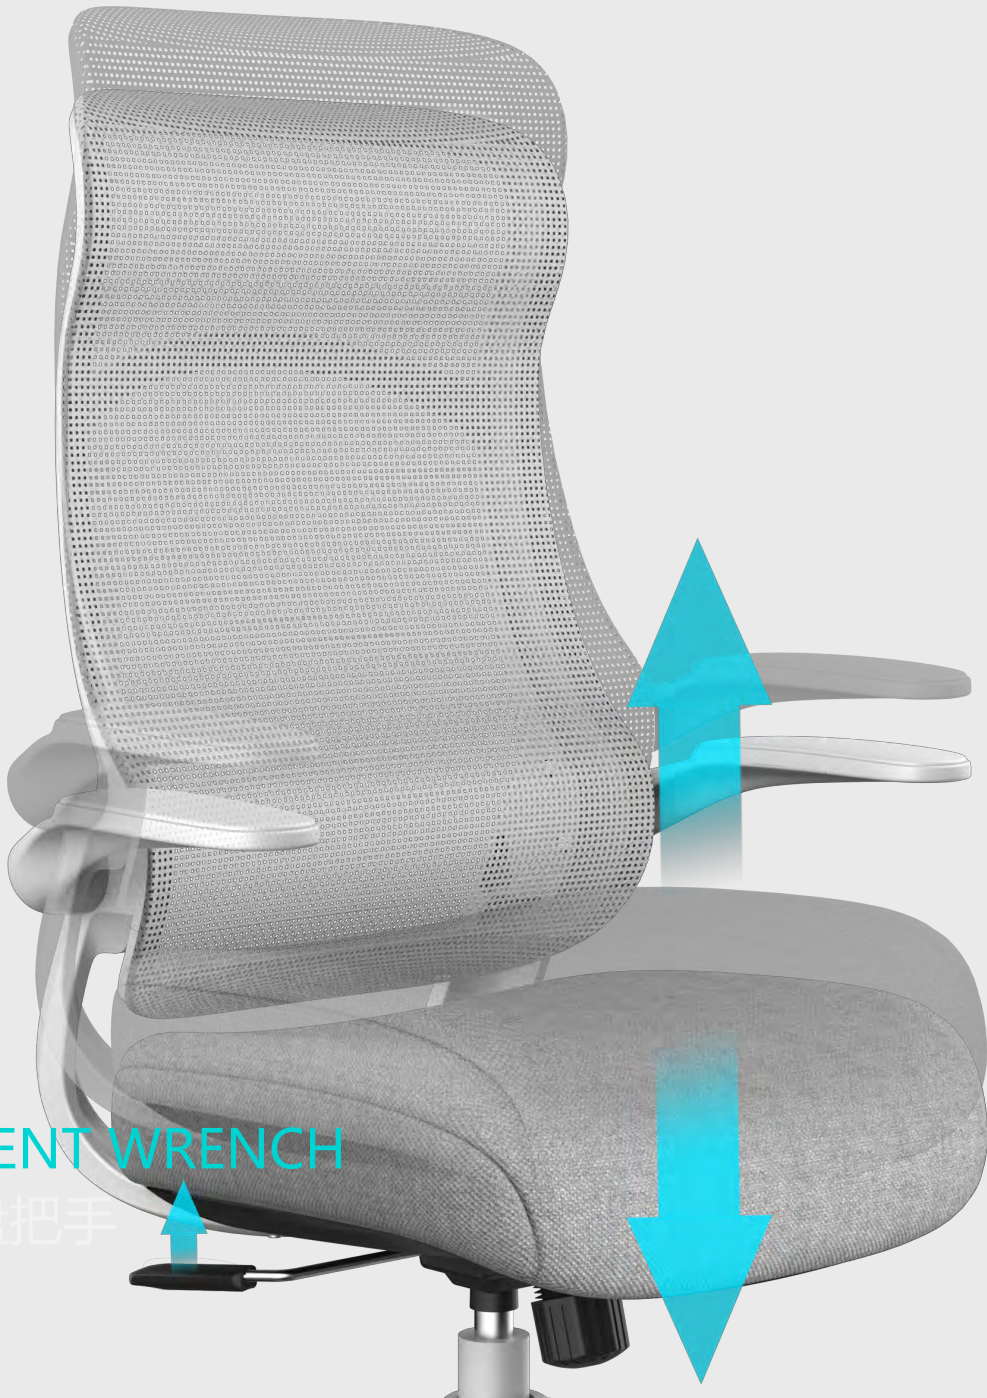

SIT HEIGHT ADJUSTMENT

The lifting height of the air rod can be adjusted freely according to different lifting body types.

AIR ROD
ADJUSTMENT WRENCH

托盘把手