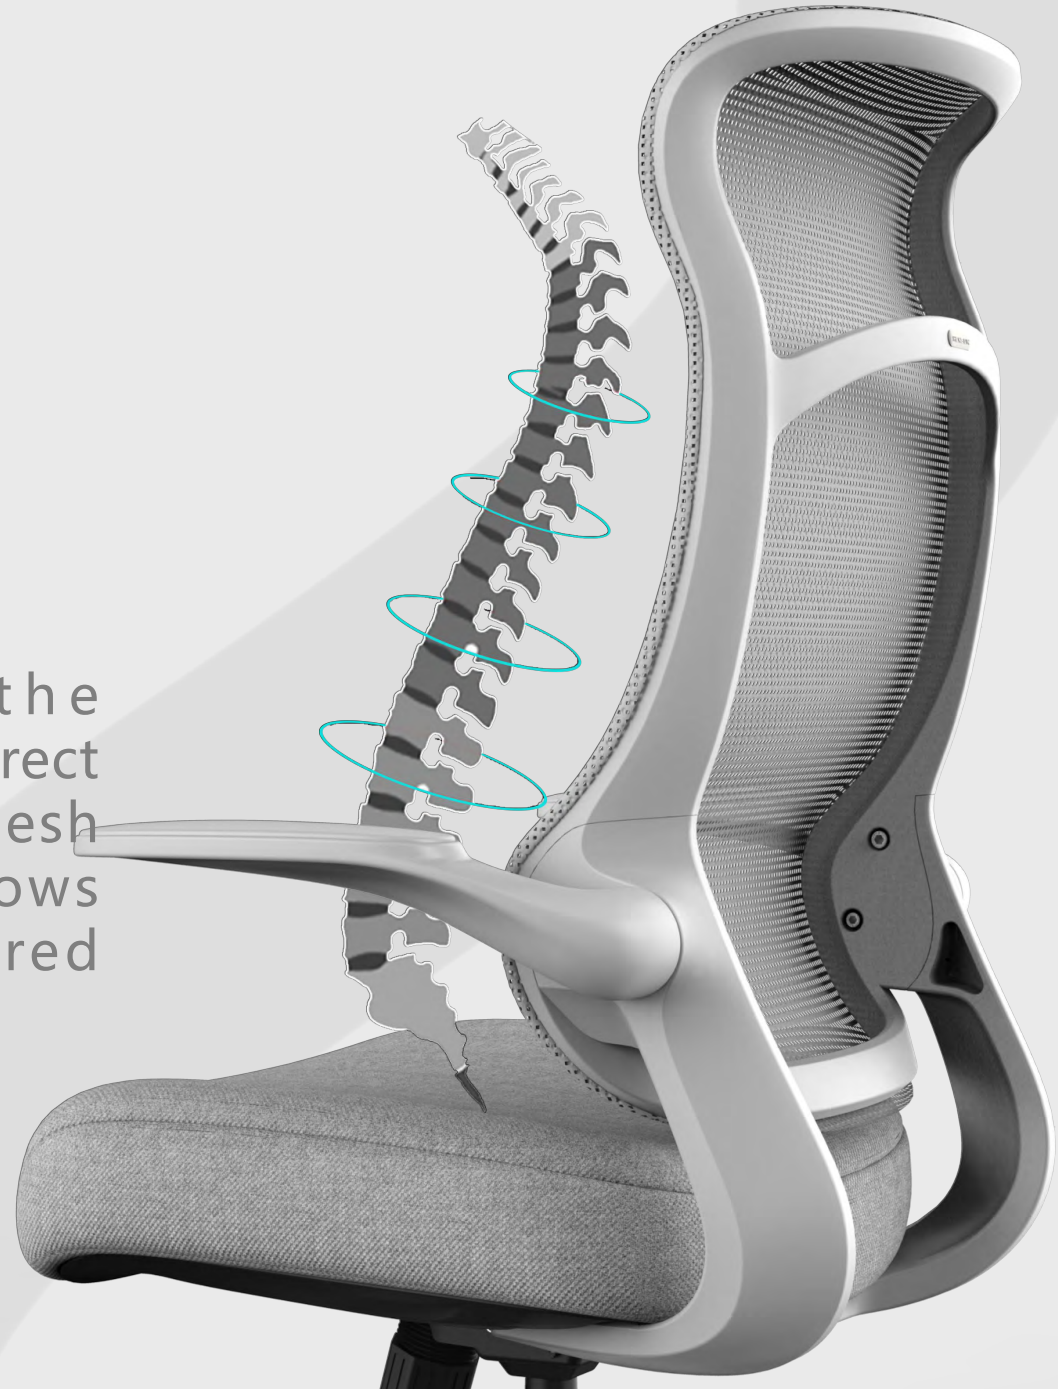

## ERGO CURVE BIONIC SPINE-SHAPED BACK

The "S" shape back matches the comfortable waist height, creating a correct healthy sitting position. Breathable mesh with cushion with high elasticity allows sitting with more comfort and untired sedentariness

## 100° FLIPPING ANGLE CONVENIENT STORAGE

Armrests can be flipped over at a large angle in order for the chair to be easily stored, so that two major needs are met in such way

## REMOVABLE ROTATING ARMRESTS

The joints between back and armrests are fastened by screws, which can be easily taken down for disassembly

# NOT BEING USED

Armrests can be flipped up to let the chair be easily stored, while achieving space optimization