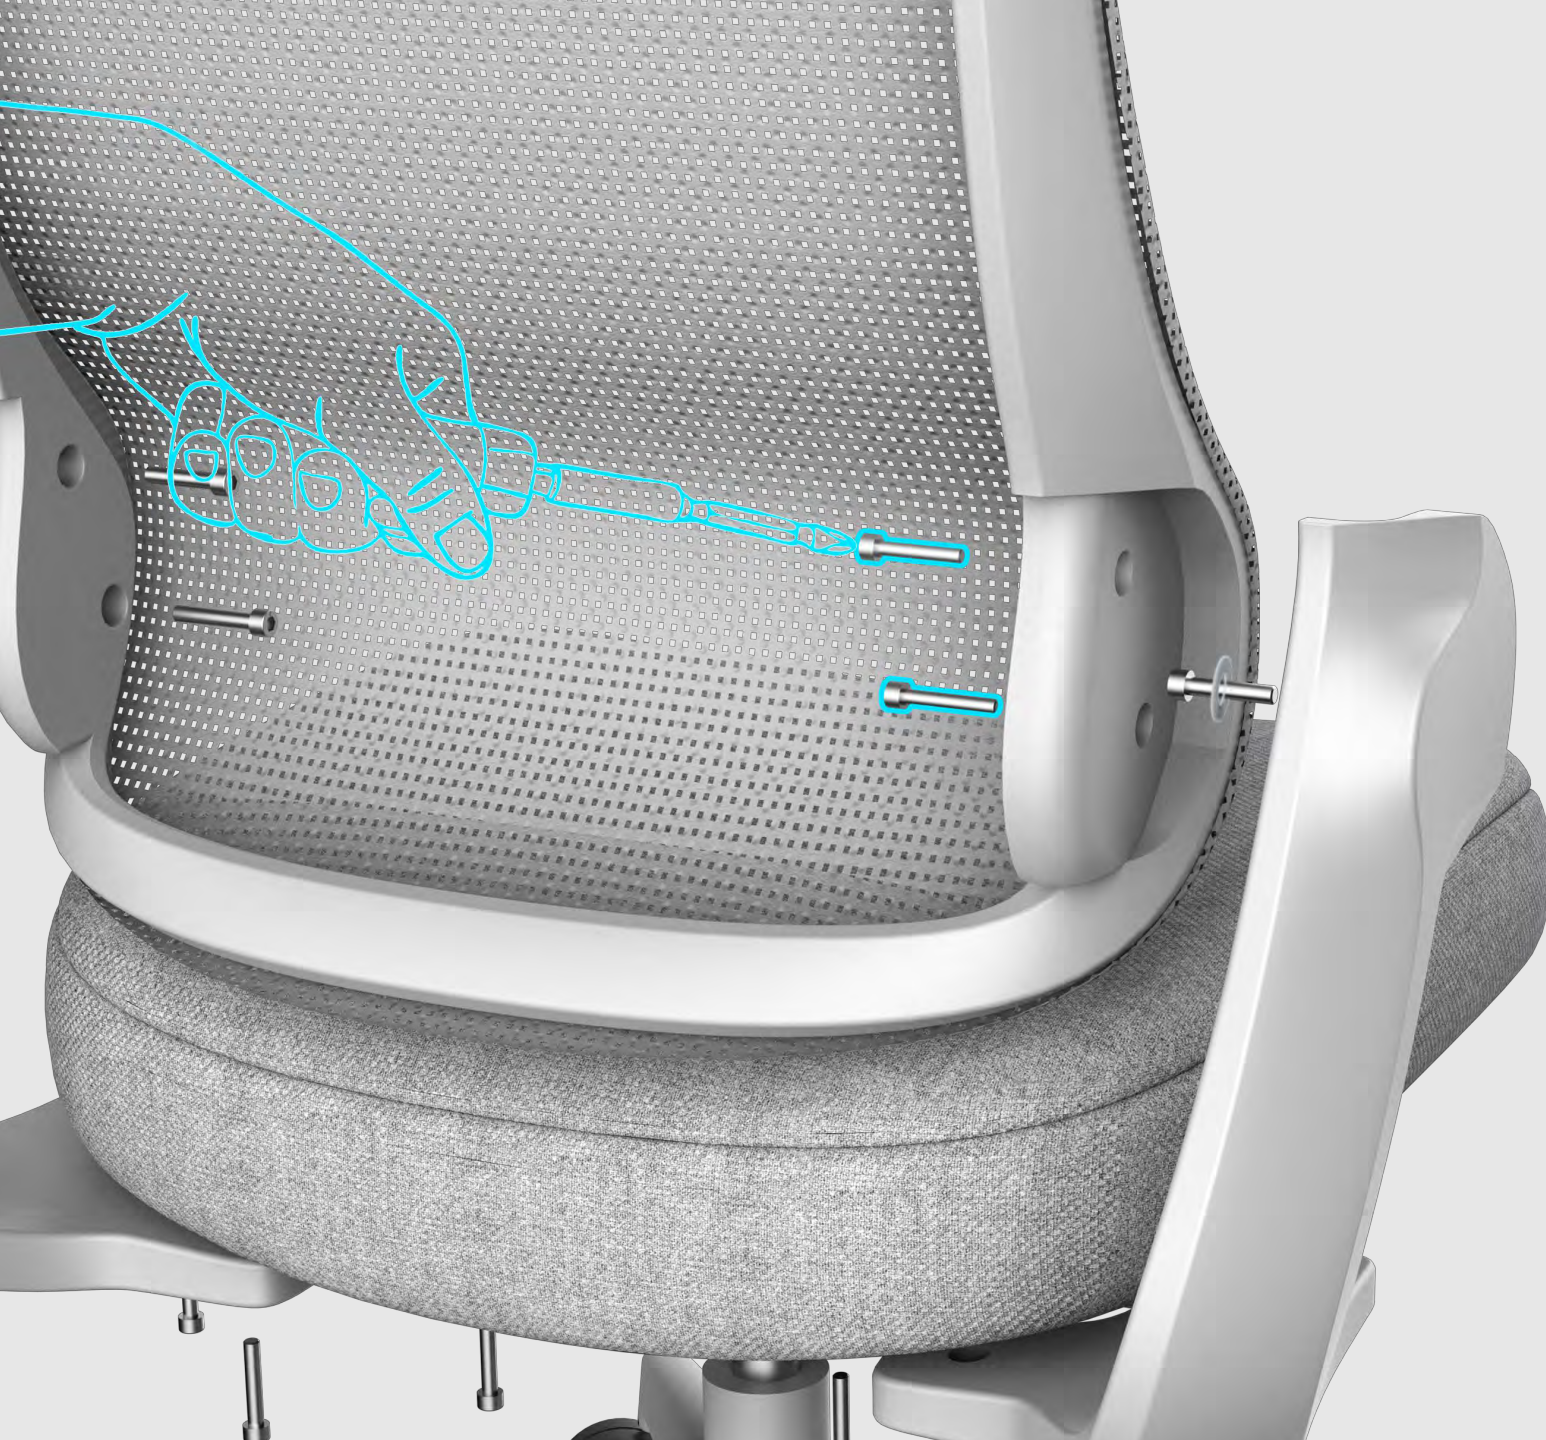

## ERGO CURVE BIONIC SPINE-SHAPED BACK

The "S" shape back matches the comfortable waist height, creating a correct healthy sitting position. Breathable mesh with cushion with high elasticity allows sitting with more comfort and untired sedentariness

## 100° FLIPPING ANGLE CONVENIENT STORAGE

Armrests can be flipped over at a large angle in order for the chair to be easily stored, so that two major needs are met in such way

## REMOVABLE ROTATING ARMRESTS

The joints between back and armrests are fastened by screws, which can be easily taken down for disassembly

# NOT BEING USED

Armrests can be flipped up to let the chair be easily stored, while achieving space optimization