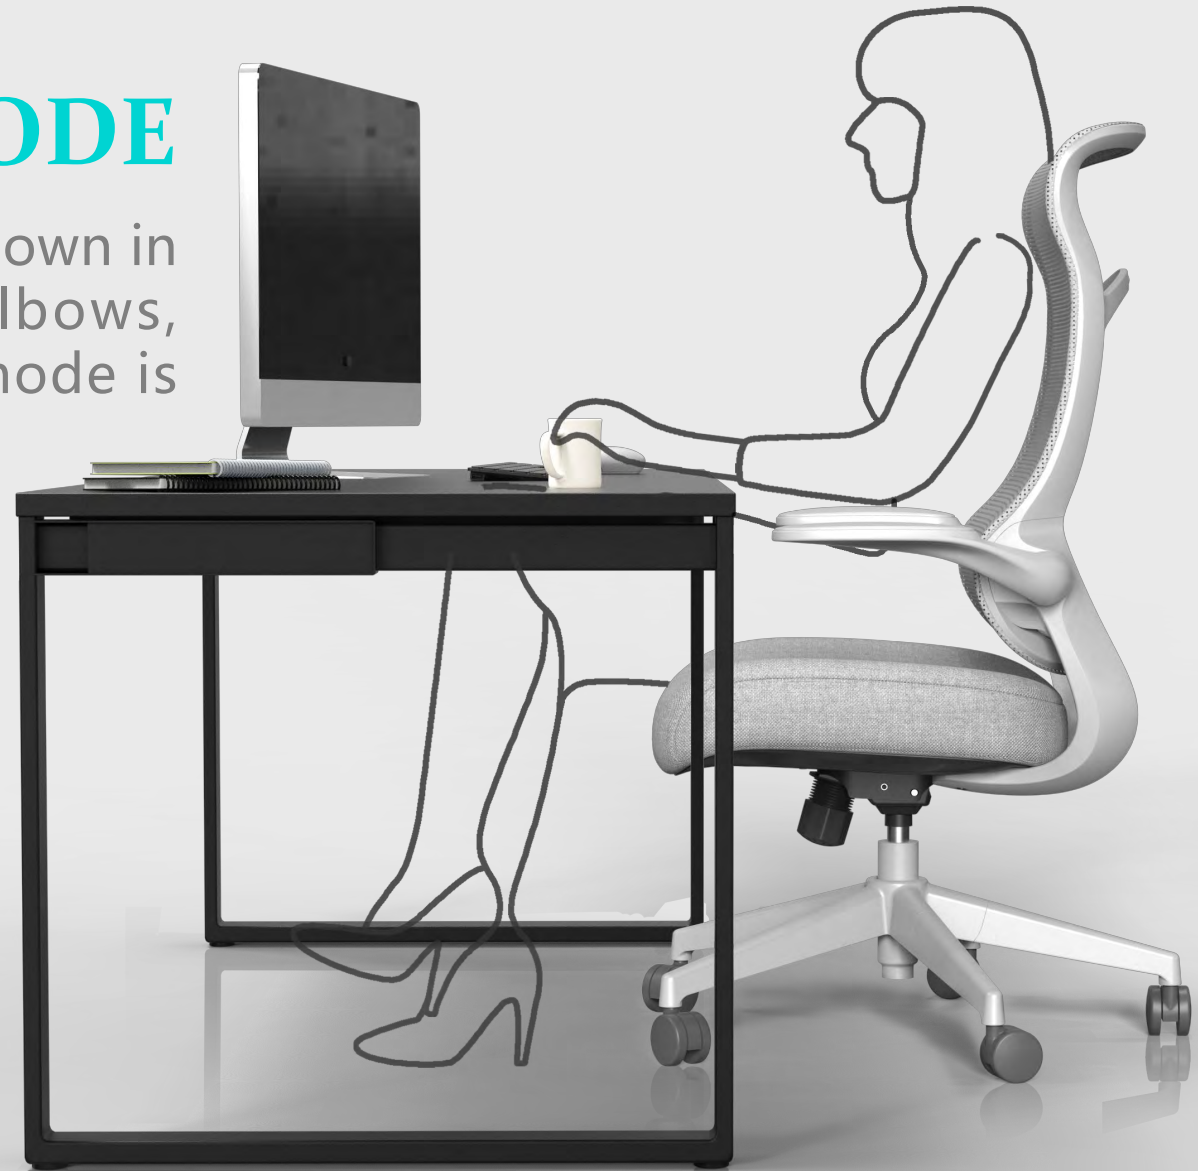

REGULAR OFFICE MODE

Armrests' normal state is to be put down in the office. By stably supporting elbows, relaxing shoulders, good working mode is maintained